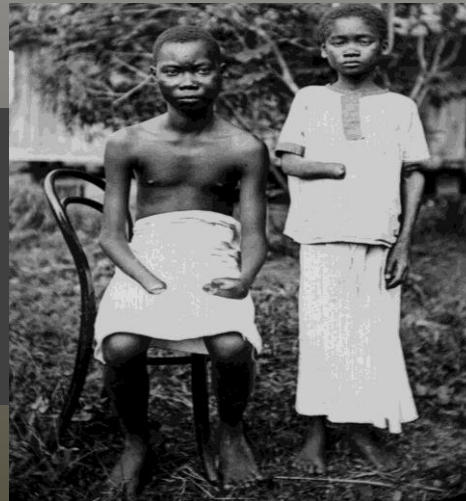

1855-1912

8 million deaths
(half the population)